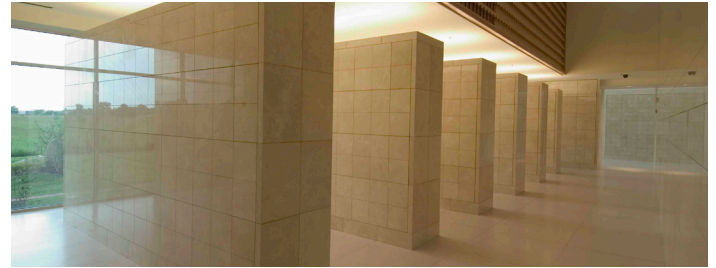

Eickhof hits a milestone of completing 500 separate columbarium installations in the US and Canada, including installations in Hawaii.

2006 - 2022

Paul Eickhof purchases Jack Eickhof's company shares in 2006 and incorporates the partnership into Eickhof Columbaria Inc. The Eickhof concealed hardware and niche system are improved and re-engineered to incorporate all single front niches. New patents are granted and Eickhof moves into a new 30,000 square foot manufacturing facility. Eickhof designs and builds on a series of firsts: the world's first Pre-Assembled half-circle columbarium, Obelisk columbarium, and Pre-Assembled quarter-circle columbarium with curved granite fronts. The Eickhof Obelisk as Ossuarium® is conceived, built, and a catalog of Soft Urns™ is developed for the Ossuarium. Eickhof develops line of eight Pre-Assembled Ossuarium models, one designed specifically for veterans. Milestone of over 1,900 completed columbarium installations is achieved across the US, including Alaska and Hawaii, and in Canada. Eickhof delivers columbaria overseas to Santiago, Chile; San Juan, Puerto Rico; Sydney, Australia; and Darwin, Australia.