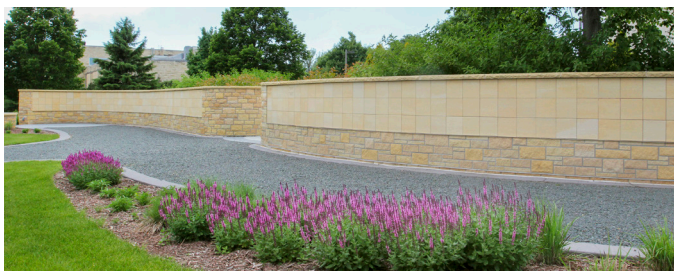

Paul Eickhof

PRESIDENT & CEO

Over 38 years of experience in the design, fabrication, and installation of columbaria.

PROFESSIONAL AFFILIATES

- ICCFA - 34 Years
- Catholic Cemetery Conference - 32 Years
- Cremation Association of North America - 29 Years
- Minnesota Association of Cemeteries - 32 Years

EDUCATION

- College of Liberal Arts 1972 – 1975
- University of Minnesota - Minneapolis, MN
- College of Liberal Arts 1976
- University of Washington - Seattle, WA

1984 - 1991

Seven years as co-founder of Eickhof Lock Company. This experience includes collaboration with company co-founder Jack Eickhof in the development of the world's first successful concealed hardware system for fastening stone fronts for mausoleum crypts and columbarium niches.

1991 - 1996

Co-founder of Eickhof Eternal Systems. Collaboration with company co-founder Jack Eickhof in the development of the first thin wall columbarium construction method utilizing cement fiber building board allowing for unlimited columbarium design configurations including but not limited to circular, semi-circular, and serpentine columbarium design. The thin wall columbarium resulted also in the first 8" x 8" niche of which thousands have been provided to customers nationwide. The thin wall columbarium assembly method along with the Eickhof concealed hardware is an industry game changer, insuring the long term success of the Eickhof company.