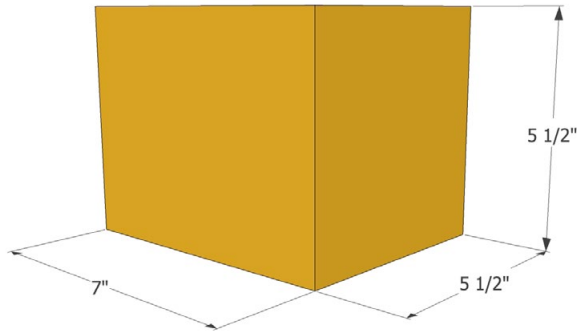

# URNS IN PRE-ASSEMBLED COLUMBARIA

Today, urn options are infinite. Instead of attempting the impossible task of designing columbaria for all these urns, our system utilizes the 5 1/2" x 5 1/2" x 7" sheet bronze urns and the 10" high x 6" diameter vase style urns for companion niches (one niche accommodates two urns).