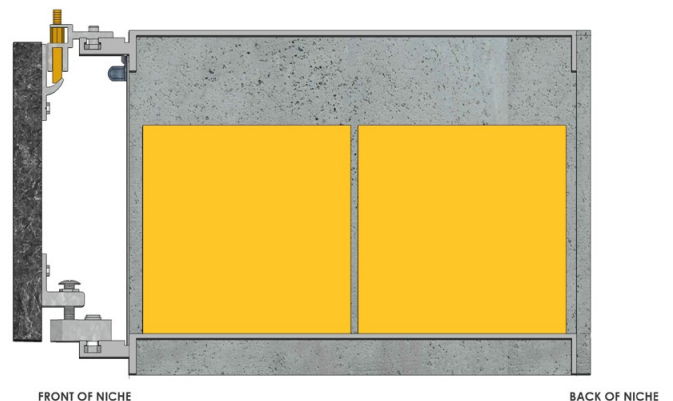

Two urns fit in each niche with one in front of the other.